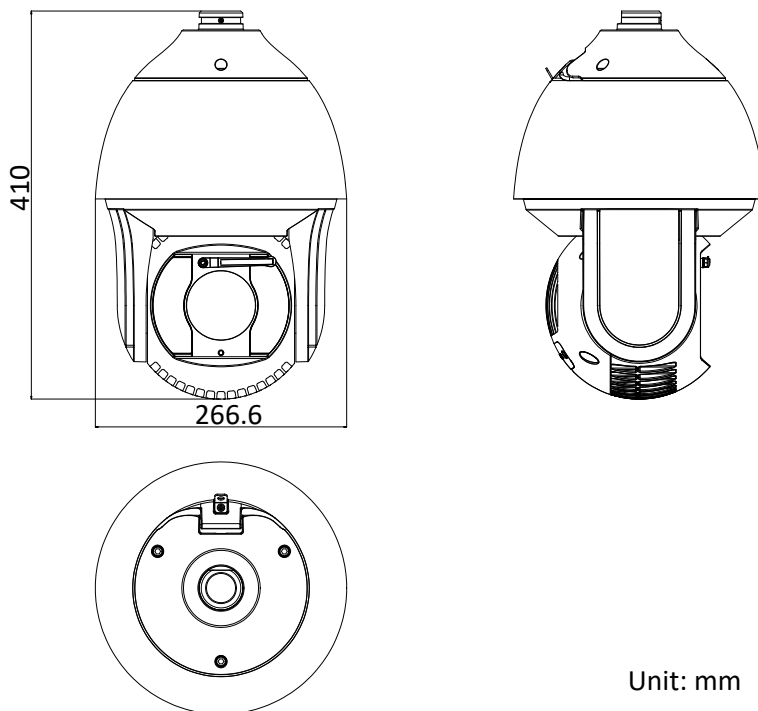

Dimensions	Φ 266.6 mm × 410 mm (Φ10.50" × 16.14")
Weight	Approx. 8 kg (17.64 lb)

DORI

The DORI (detect, observe, recognize, identify) distance gives the general idea of the camera ability to distinguish persons or objects within its field of view.

It is calculated based on the camera sensor specification and the criteria given by EN 62676-4: 2015.

DORI	Detect	Observe	Recognize	Identify
Definition	25 px/m	63 px/m	125 px/m	250 px/m
Distance (Tele)	1493.3 m (4899.4 ft)	592.6 m (1944.2 ft)	298.7 m (979.9 ft)	149.3 m (489.9 ft)

Order Model

DS-2DF8225IX-AEL (B), without wiper, 24 VAC & Hi-PoE

DS-2DF8225IX-AELW (B), with wiper, 24 VAC & Hi-PoE

Dimensions

Unit: mm

Accessory

Included:

Installation Adapter